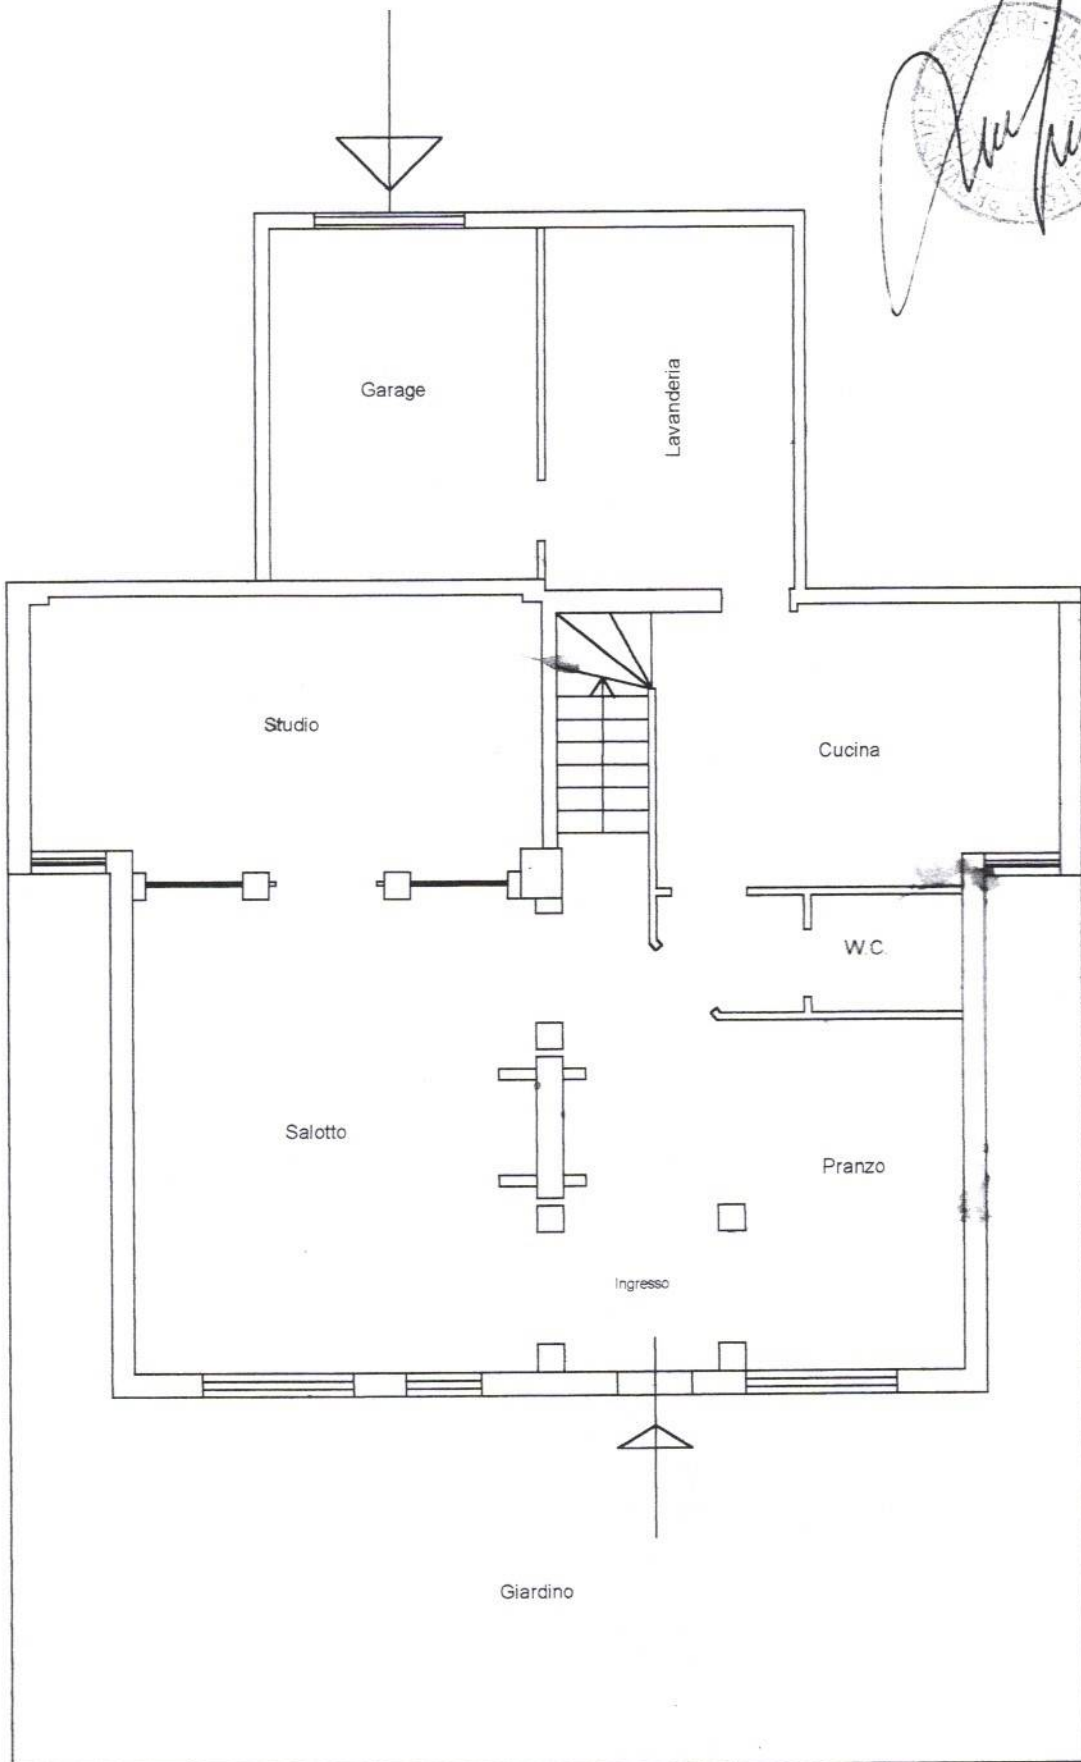

Piano Primo

The stamp is circular and contains the text "PROF. ING. GEOMETRI" around the perimeter. The name "M. M. M." is written across the center of the stamp. A large, stylized handwritten signature is written over the stamp and extends to the right.

Piano Terra

Via Matilde Serao