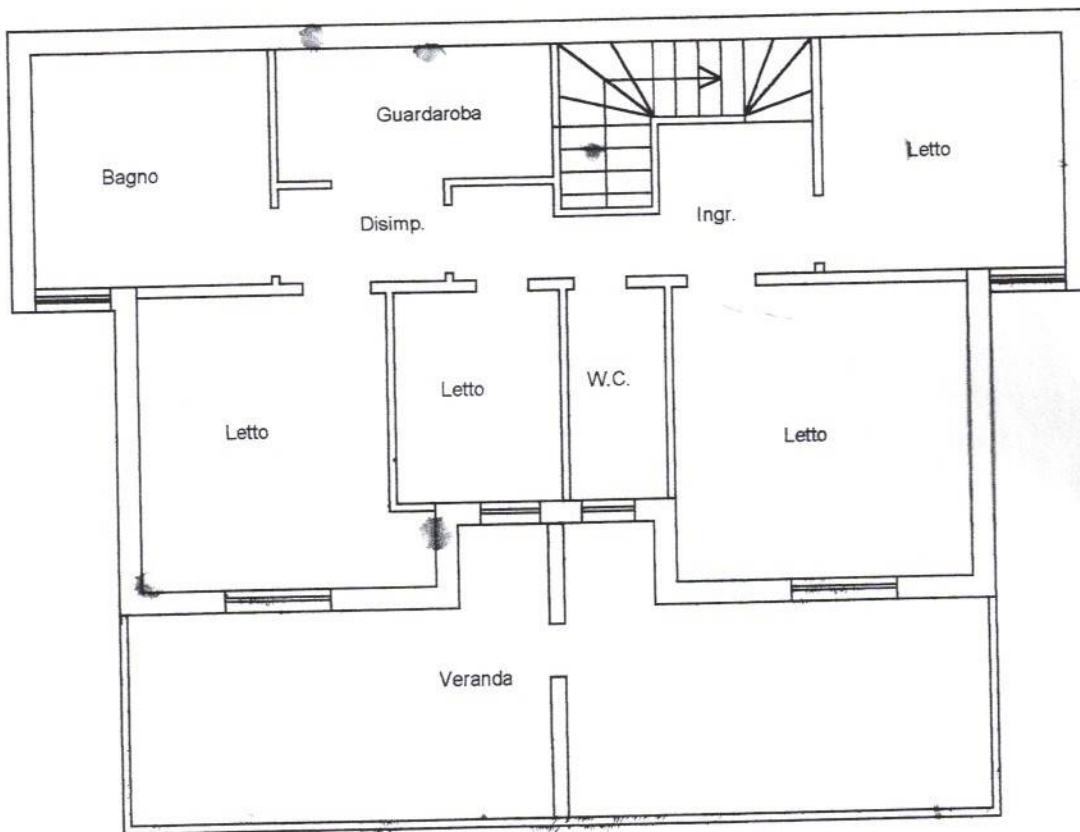

Piano Primo

The stamp is circular and contains the text "PROF. ING. GEOMETRI" around the perimeter. The name "M. M. M." is written across the center of the stamp. A large, stylized handwritten signature is written over the stamp and extends to the right.

Piano Terra

Via Matilde Serao